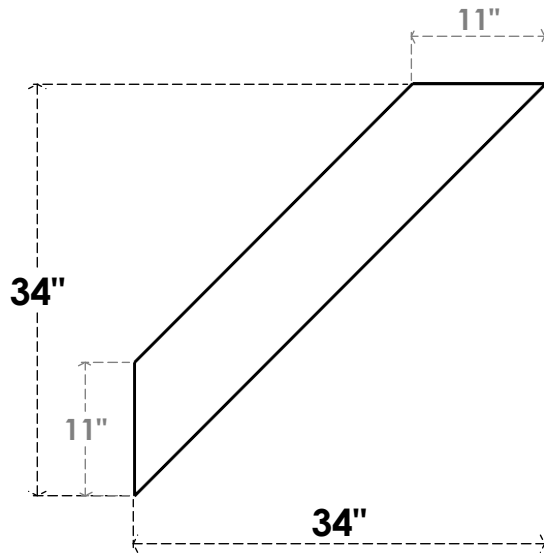

# ITEM NUMBER: BRCPC060X34000X34000TRA

6"W X 34"D X 34"H TRADITIONAL ARCHITECTURAL GRADE PVC CLOSED KNEE BRACE

**SIDE PROFILE**

**FRONT PROFILE**

**ISOMETRIC**

EKENA MILLWORK  
2300 WEST MAIN ST.  
CLARKSVILLE, TX 75426  
TOLL FREE: 866-607-0453  
WWW.EKENAMILLWORK.COM