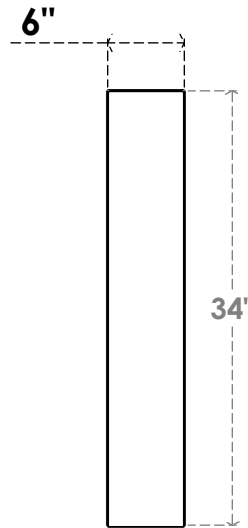

# ITEM NUMBER: BRCPC060X34000X34000TRA

6"W X 34"D X 34"H TRADITIONAL ARCHITECTURAL GRADE PVC CLOSED KNEE BRACE

**SIDE PROFILE**

**FRONT PROFILE**

**ISOMETRIC**

EKENA MILLWORK  
2300 WEST MAIN ST.  
CLARKSVILLE, TX 75426  
TOLL FREE: 866-607-0453  
WWW.EKENAMILLWORK.COM

NOTES

1. INSTALLATION TO BE COMPLETED IN ACCORDANCE WITH MANUFACTURER'S SPECIFICATIONS.
2. DRAWING MAY NOT BE TO SCALE
3. THIS DRAWING IS INTENDED FOR DESIGN AND PLANNING PURPOSES ONLY.
4. ALL INFORMATION CONTAINED HEREIN WAS CURRENT AT THE TIME OF DEVELOPMENT BUT MUST BE REVIEWED AND APPROVED BY THE PRODUCT MANUFACTURER TO BE CONSIDERED ACCURATE.
5. ARCHITECTURAL GRADE PVC PRODUCTS ARE MADE FROM EXPANDED CELLULAR PVC AND COME NATURALLY WHITE BUT MAY BE PAINTED